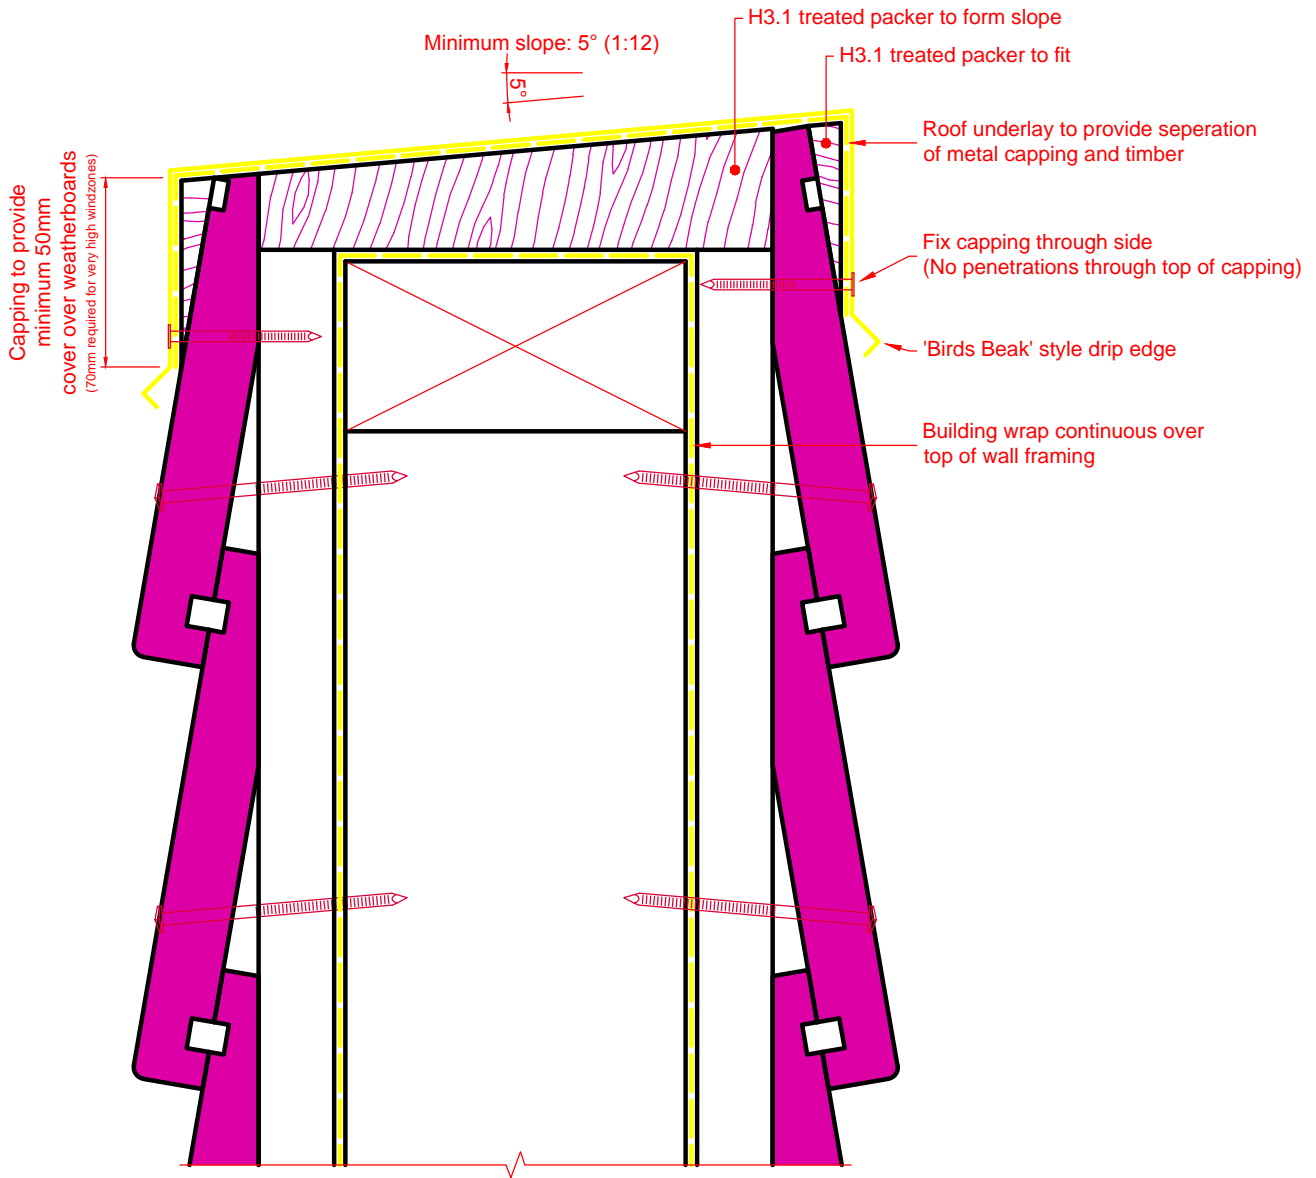

# Parapet/Enclosed Balustrade Details Capping

*Note: Refer to the Bevel Back Cavity System Installation Manual for full details*