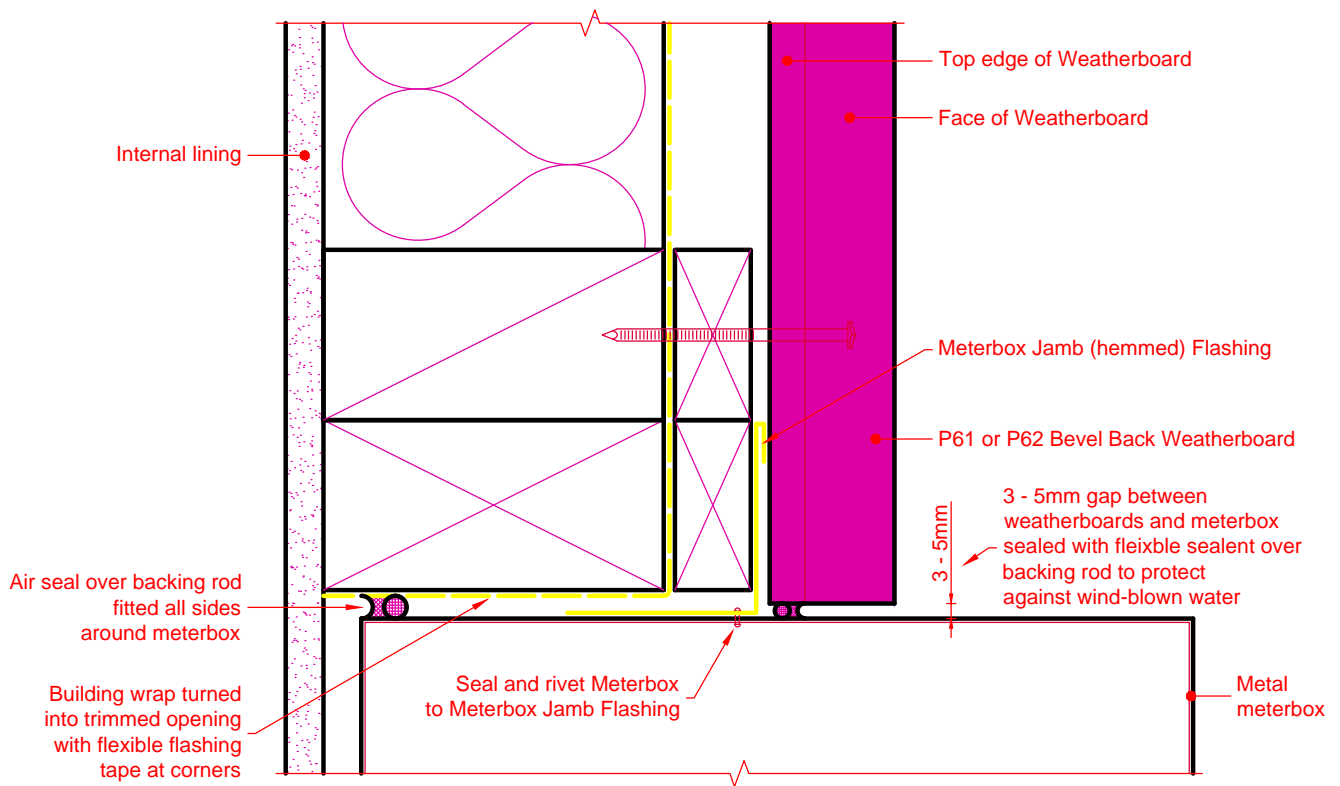

Meterbox Details Jamb

Note: Refer to the Bevel Back Cavity System Installation Manual for full details