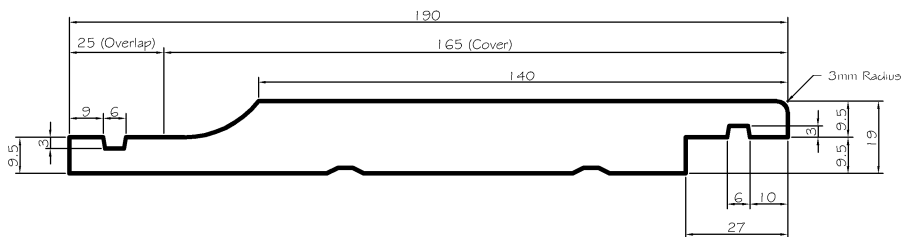

Accoya wood Rusticated Weatherboard Profiles P67 & P68

P67: Accoya wood 140 x 19mm
Rusticated Weatherboard

P68: Accoya wood 190 x 19mm
Rusticated Weatherboard

Note: Refer to the Rusticated Cavity System Installation Manual for full details