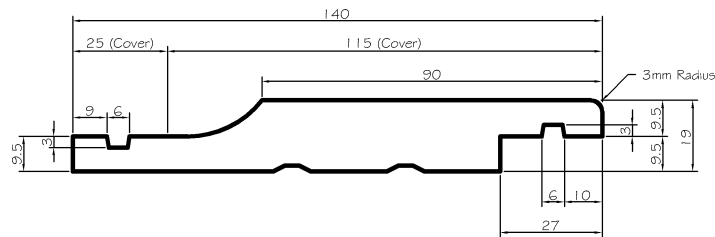

Accoya wood Rusticated Weatherboard Profiles P67 & P68

P67: Accoya wood 140 x 19mm
Rusticated Weatherboard

P68: Accoya wood 190 x 19mm
Rusticated Weatherboard

Note: Refer to the Rusticated Cavity System Installation Manual for full details