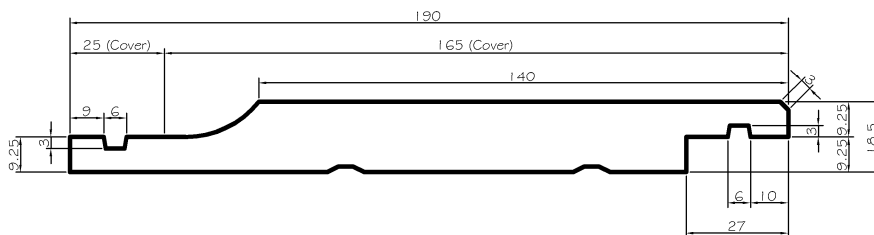

Western Red Cedar Rusticated Weatherboard Profiles P67 & P68

P67: Western Red Cedar 140 x 18.5mm Rusticated Weatherboard

P68: Western Red Cedar 190 x 18.5mm Rusticated Weatherboard

Note: Refer to the Rusticated Cavity System Installation Manual for full details