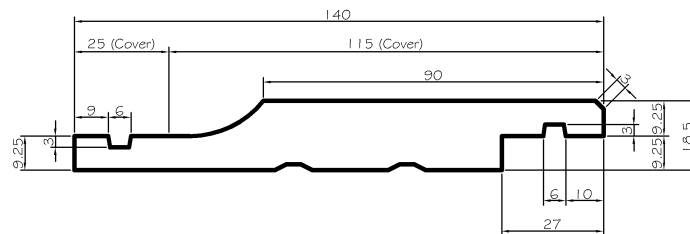

Western Red Cedar Rusticated Weatherboard Profiles P67 & P68

P67: Western Red Cedar 140 x 18.5mm Rusticated Weatherboard

P68: Western Red Cedar 190 x 18.5mm Rusticated Weatherboard

Note: Refer to the Rusticated Cavity System Installation Manual for full details