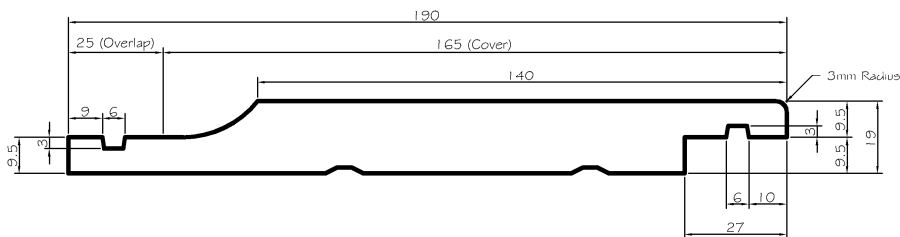

# Radiata Pine Rusticated Weatherboard Profiles P67 & P68

**P67: Radiata Pine 140 x 19mm Rusticated Weatherboard**

**P68: Radiata Pine 190 x 19mm Rusticated Weatherboard**

*Note: Refer to the Rusticated Cavity System Installation Manual for full details*