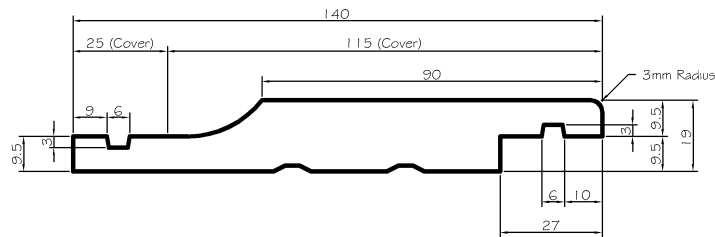

# Radiata Pine Rusticated Weatherboard Profiles P67 & P68

**P67: Radiata Pine 140 x 19mm Rusticated Weatherboard**

**P68: Radiata Pine 190 x 19mm Rusticated Weatherboard**

*Note: Refer to the Rusticated Cavity System Installation Manual for full details*