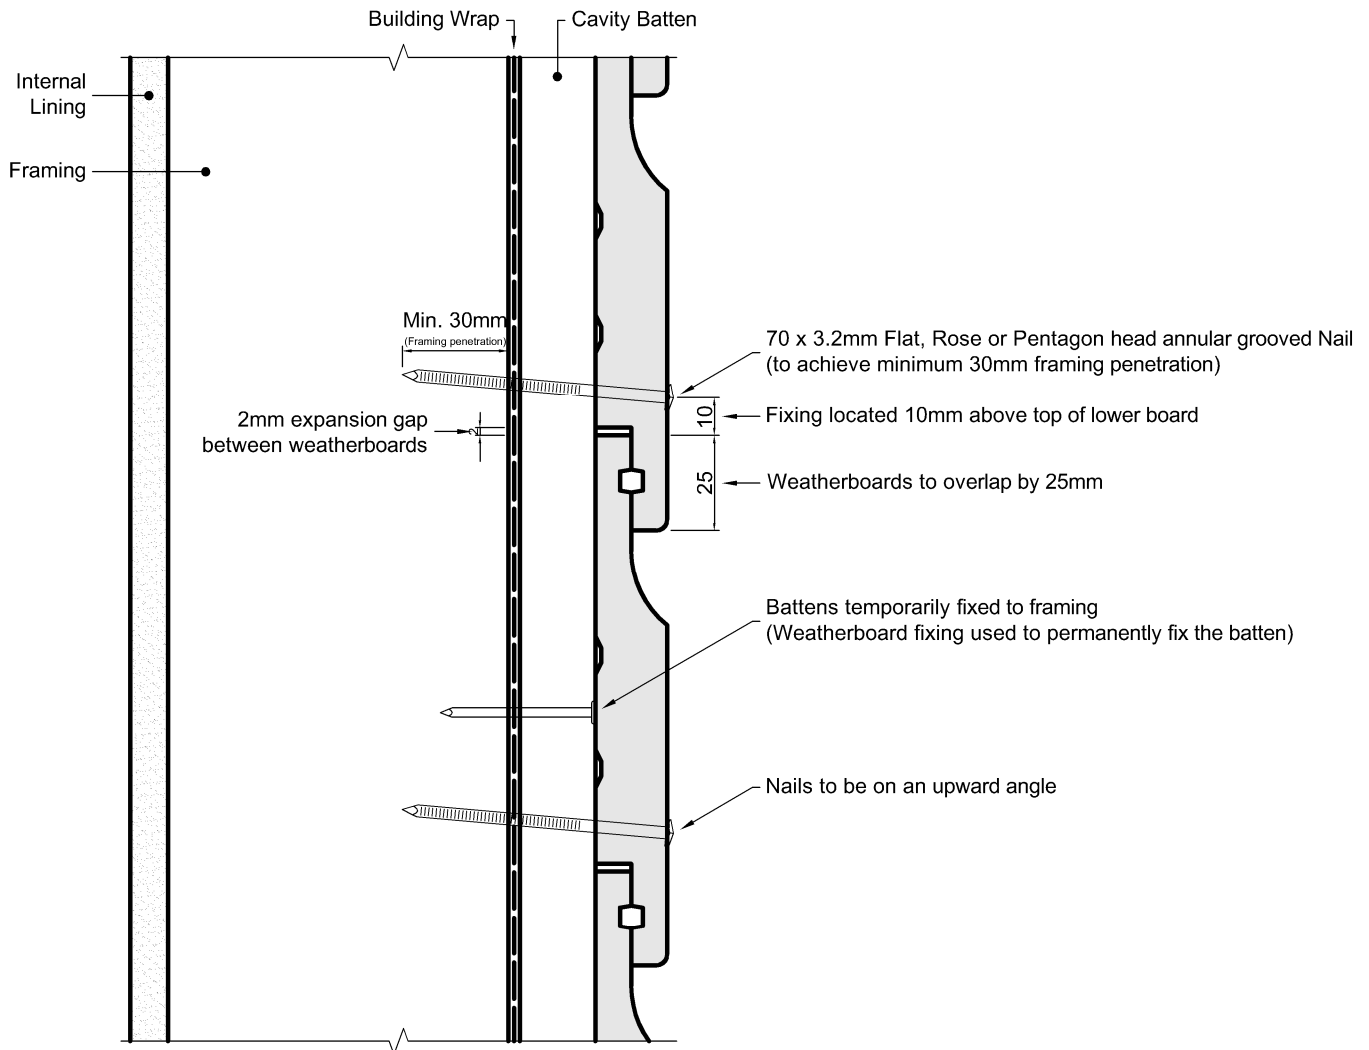

Fixing Details - Stained/bare Weatherboards with Packer Cavity Battens

Note: Refer to the Rusticated Cavity System Installation Manual for full details