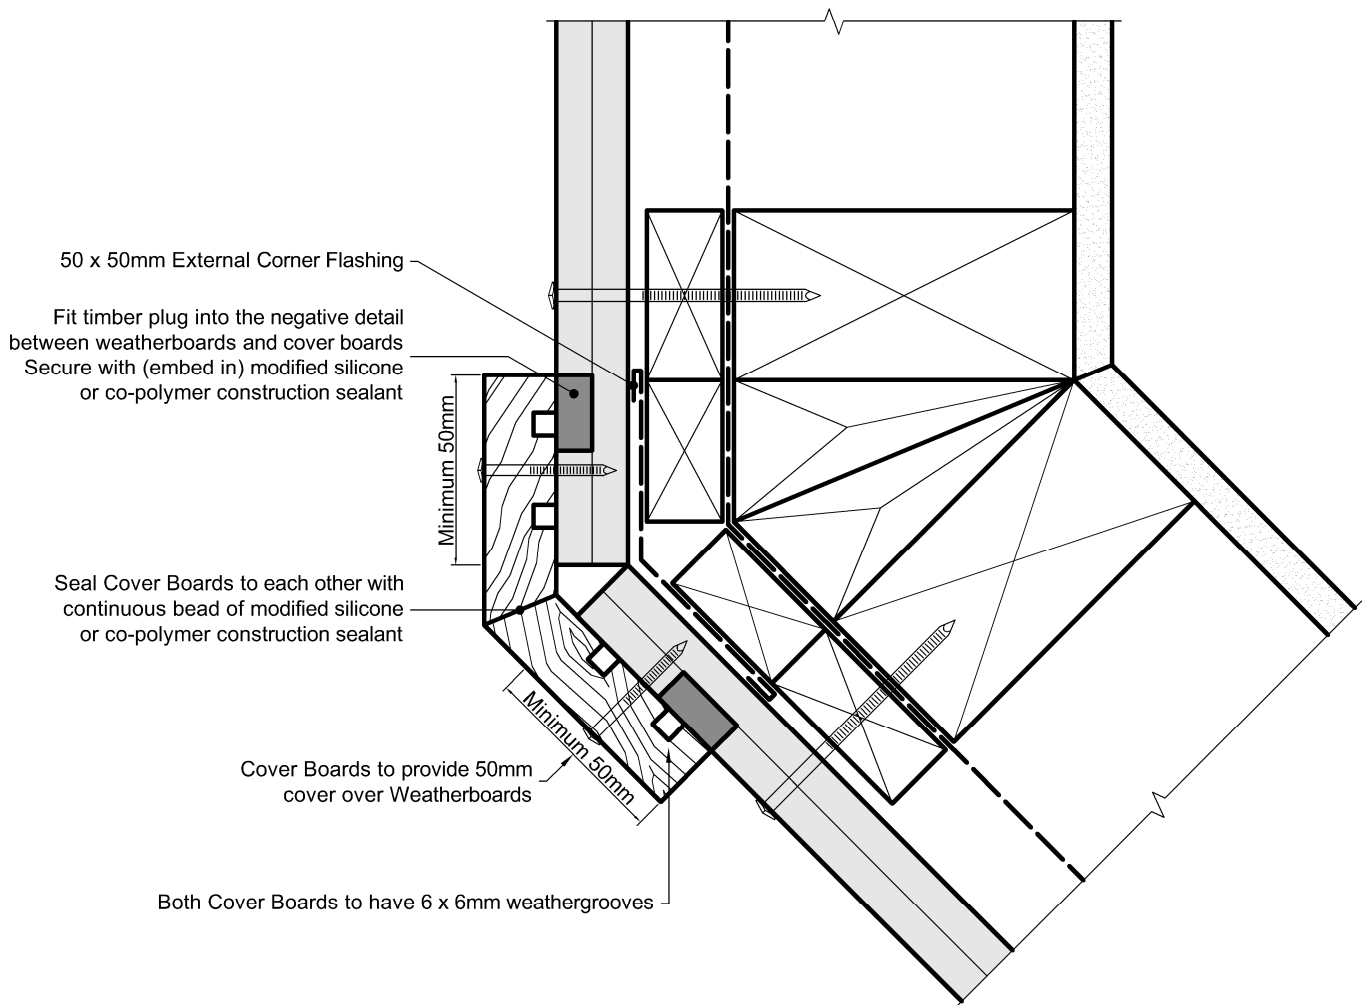

External 135° Corner Details Mitred Corner

Note: Refer to the Rusticated Cavity System Installation Manual for full details