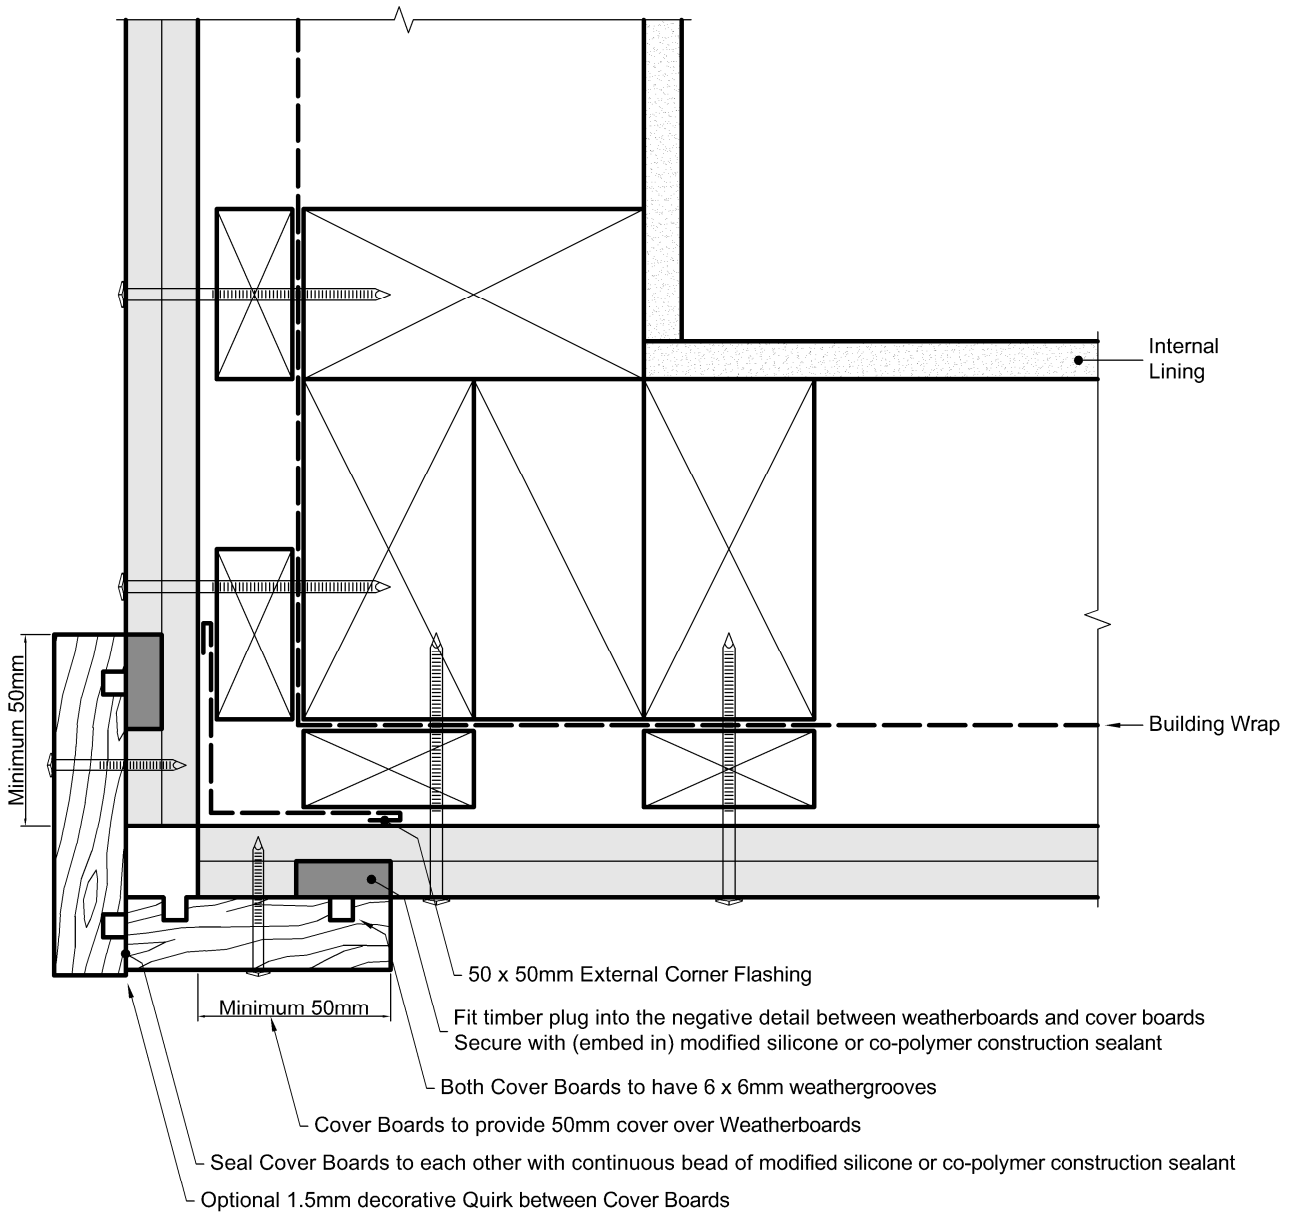

# External 90° Corner Details Boxed Corner

*Note: Refer to the Rusticated Cavity System Installation Manual for full details*