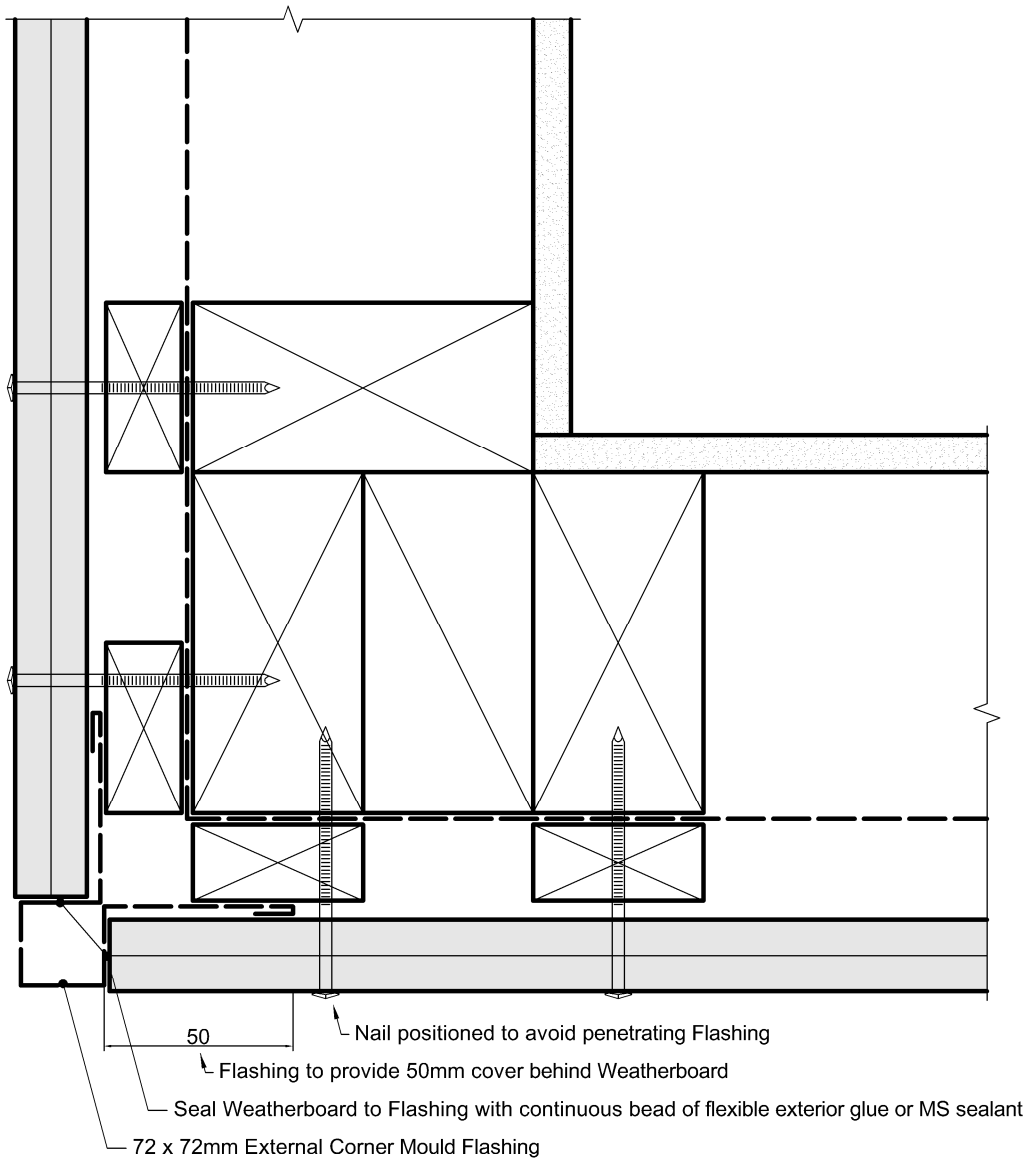

External 90° Corner Details

External Corner Mould Flashing

Note: Refer to the Rusticated Cavity System Installation Manual for full details