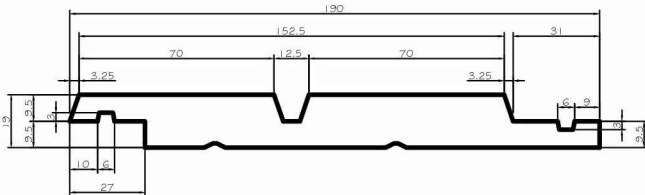

# Radiata Pine Vertical Shiplap Weatherboard Profiles

**P51: Radiata Pine 140 x 19mm**  
Bevelled Vertical Shiplap Weatherboard

**P55: Radiata Pine 140 x 19mm**  
Square Vertical Shiplap Weatherboard

**P53: Radiata Pine 140 x 19mm**  
Bevelled Centre Grooved Vertical Shiplap Weatherboard

**P58: Radiata Pine 140 x 19mm**  
Square Centre Grooved Vertical Shiplap Weatherboard

**P52: Radiata Pine 190 x 19mm**  
Bevelled Vertical Shiplap Weatherboard

**P56: Radiata Pine 190 x 19mm**  
Square Vertical Shiplap Weatherboard

**P54: Radiata Pine 190 x 19mm**  
Bevelled Centre Grooved Vertical Shiplap Weatherboard

**P59: Radiata Pine 190 x 19mm**  
Square Centre Grooved Vertical Shiplap Weatherboard

**P57: Radiata Pine 190 x 19mm**  
Bevelled Double Grooved Vertical Shiplap Weatherboard

**P60: Radiata Pine 190 x 19mm**  
Square Double Grooved Vertical Shiplap Weatherboard

*Note: Refer to the Vertical Shiplap Cavity System Installation Manual for full details*

**TIMSPEC**  
Timber Specialists  
Email: [sales@certclad.co.nz](mailto:sales@certclad.co.nz)  
Website: [www.certclad.co.nz](http://www.certclad.co.nz)