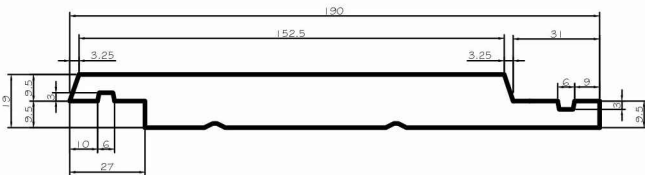

# Radiata Pine Vertical Shiplap Weatherboard Profiles

**P51: Radiata Pine 140 x 19mm**  
Bevelled Vertical Shiplap Weatherboard

**P55: Radiata Pine 140 x 19mm**  
Square Vertical Shiplap Weatherboard

**P53: Radiata Pine 140 x 19mm**  
Bevelled Centre Grooved Vertical Shiplap Weatherboard

**P58: Radiata Pine 140 x 19mm**  
Square Centre Grooved Vertical Shiplap Weatherboard

**P52: Radiata Pine 190 x 19mm**  
Bevelled Vertical Shiplap Weatherboard

**P56: Radiata Pine 190 x 19mm**  
Square Vertical Shiplap Weatherboard

**P54: Radiata Pine 190 x 19mm**  
Bevelled Centre Grooved Vertical Shiplap Weatherboard

**P59: Radiata Pine 190 x 19mm**  
Square Centre Grooved Vertical Shiplap Weatherboard

**P57: Radiata Pine 190 x 19mm**  
Bevelled Double Grooved Vertical Shiplap Weatherboard

**P60: Radiata Pine 190 x 19mm**  
Square Double Grooved Vertical Shiplap Weatherboard

*Note: Refer to the Vertical Shiplap Cavity System Installation Manual for full details*

**TIMSPEC**  
Timber Specialists  
Email: [sales@certclad.co.nz](mailto:sales@certclad.co.nz)  
Website: [www.certclad.co.nz](http://www.certclad.co.nz)