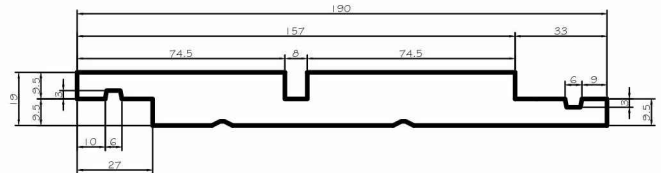

# Radiata Pine Vertical Shiplap Weatherboard Profiles

**P51: Radiata Pine 140 x 19mm**  
Bevelled Vertical Shiplap Weatherboard

**P55: Radiata Pine 140 x 19mm**  
Square Vertical Shiplap Weatherboard

**P53: Radiata Pine 140 x 19mm**  
Bevelled Centre Grooved Vertical Shiplap Weatherboard

**P58: Radiata Pine 140 x 19mm**  
Square Centre Grooved Vertical Shiplap Weatherboard

**P52: Radiata Pine 190 x 19mm**  
Bevelled Vertical Shiplap Weatherboard

**P56: Radiata Pine 190 x 19mm**  
Square Vertical Shiplap Weatherboard

**P54: Radiata Pine 190 x 19mm**  
Bevelled Centre Grooved Vertical Shiplap Weatherboard

**P59: Radiata Pine 190 x 19mm**  
Square Centre Grooved Vertical Shiplap Weatherboard

**P57: Radiata Pine 190 x 19mm**  
Bevelled Double Grooved Vertical Shiplap Weatherboard

**P60: Radiata Pine 190 x 19mm**  
Square Double Grooved Vertical Shiplap Weatherboard

*Note: Refer to the Vertical Shiplap Cavity System Installation Manual for full details*

**TIMSPEC**  
Timber Specialists  
Email: [sales@certclad.co.nz](mailto:sales@certclad.co.nz)  
Website: [www.certclad.co.nz](http://www.certclad.co.nz)