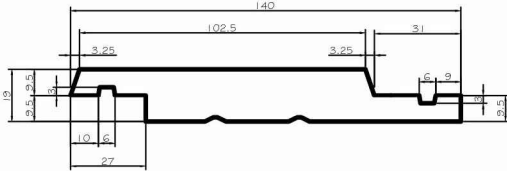

# Radiata Pine Vertical Shiplap Weatherboard Profiles

**P51: Radiata Pine 140 x 19mm**  
Bevelled Vertical Shiplap Weatherboard

**P55: Radiata Pine 140 x 19mm**  
Square Vertical Shiplap Weatherboard

**P53: Radiata Pine 140 x 19mm**  
Bevelled Centre Grooved Vertical Shiplap Weatherboard

**P58: Radiata Pine 140 x 19mm**  
Square Centre Grooved Vertical Shiplap Weatherboard

**P52: Radiata Pine 190 x 19mm**  
Bevelled Vertical Shiplap Weatherboard

**P56: Radiata Pine 190 x 19mm**  
Square Vertical Shiplap Weatherboard

**P54: Radiata Pine 190 x 19mm**  
Bevelled Centre Grooved Vertical Shiplap Weatherboard

**P59: Radiata Pine 190 x 19mm**  
Square Centre Grooved Vertical Shiplap Weatherboard

**P57: Radiata Pine 190 x 19mm**  
Bevelled Double Grooved Vertical Shiplap Weatherboard

**P60: Radiata Pine 190 x 19mm**  
Square Double Grooved Vertical Shiplap Weatherboard

*Note: Refer to the Vertical Shiplap Cavity System Installation Manual for full details*

**TIMSPEC**  
Timber Specialists  
Email: [sales@certclad.co.nz](mailto:sales@certclad.co.nz)  
Website: [www.certclad.co.nz](http://www.certclad.co.nz)