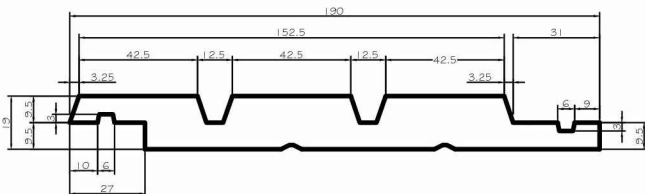

# Radiata Pine Vertical Shiplap Weatherboard Profiles

**P51: Radiata Pine 140 x 19mm**  
Bevelled Vertical Shiplap Weatherboard

**P55: Radiata Pine 140 x 19mm**  
Square Vertical Shiplap Weatherboard

**P53: Radiata Pine 140 x 19mm**  
Bevelled Centre Grooved Vertical Shiplap Weatherboard

**P58: Radiata Pine 140 x 19mm**  
Square Centre Grooved Vertical Shiplap Weatherboard

**P52: Radiata Pine 190 x 19mm**  
Bevelled Vertical Shiplap Weatherboard

**P56: Radiata Pine 190 x 19mm**  
Square Vertical Shiplap Weatherboard

**P54: Radiata Pine 190 x 19mm**  
Bevelled Centre Grooved Vertical Shiplap Weatherboard

**P59: Radiata Pine 190 x 19mm**  
Square Centre Grooved Vertical Shiplap Weatherboard

**P57: Radiata Pine 190 x 19mm**  
Bevelled Double Grooved Vertical Shiplap Weatherboard

**P60: Radiata Pine 190 x 19mm**  
Square Double Grooved Vertical Shiplap Weatherboard

*Note: Refer to the Vertical Shiplap Cavity System Installation Manual for full details*

**TIMSPEC**  
Timber Specialists  
Email: [sales@certclad.co.nz](mailto:sales@certclad.co.nz)  
Website: [www.certclad.co.nz](http://www.certclad.co.nz)