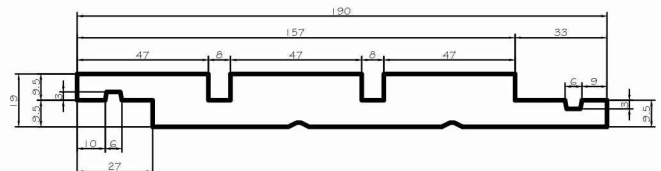

**P58: Radiata Pine 140 x 19mm**  
Square Centre Grooved Vertical Shiplap Weatherboard

**P52: Radiata Pine 190 x 19mm**  
Bevelled Vertical Shiplap Weatherboard

**P56: Radiata Pine 190 x 19mm**  
Square Vertical Shiplap Weatherboard

**P54: Radiata Pine 190 x 19mm**  
Bevelled Centre Grooved Vertical Shiplap Weatherboard

**P59: Radiata Pine 190 x 19mm**  
Square Centre Grooved Vertical Shiplap Weatherboard

**P57: Radiata Pine 190 x 19mm**  
Bevelled Double Grooved Vertical Shiplap Weatherboard

**P60: Radiata Pine 190 x 19mm**  
Square Double Grooved Vertical Shiplap Weatherboard

*Note: Refer to the Vertical Shiplap Cavity System Installation Manual for full details*

**TIMSPEC**  
Timber Specialists  
Email: [sales@certclad.co.nz](mailto:sales@certclad.co.nz)  
Website: [www.certclad.co.nz](http://www.certclad.co.nz)