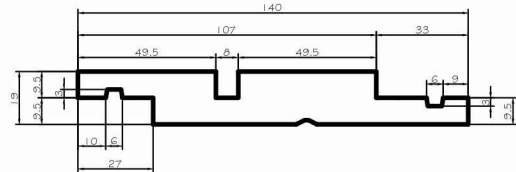

# Radiata Pine Vertical Shiplap Weatherboard Profiles

**P51: Radiata Pine 140 x 19mm**  
Bevelled Vertical Shiplap Weatherboard

**P55: Radiata Pine 140 x 19mm**  
Square Vertical Shiplap Weatherboard

**P53: Radiata Pine 140 x 19mm**  
Bevelled Centre Grooved Vertical Shiplap Weatherboard

**P58: Radiata Pine 140 x 19mm**  
Square Centre Grooved Vertical Shiplap Weatherboard

**P52: Radiata Pine 190 x 19mm**  
Bevelled Vertical Shiplap Weatherboard

**P56: Radiata Pine 190 x 19mm**  
Square Vertical Shiplap Weatherboard

**P54: Radiata Pine 190 x 19mm**  
Bevelled Centre Grooved Vertical Shiplap Weatherboard

**P59: Radiata Pine 190 x 19mm**  
Square Centre Grooved Vertical Shiplap Weatherboard

**P57: Radiata Pine 190 x 19mm**  
Bevelled Double Grooved Vertical Shiplap Weatherboard

**P60: Radiata Pine 190 x 19mm**  
Square Double Grooved Vertical Shiplap Weatherboard

*Note: Refer to the Vertical Shiplap Cavity System Installation Manual for full details*

**TIMSPEC**  
Timber Specialists  
Email: [sales@certclad.co.nz](mailto:sales@certclad.co.nz)  
Website: [www.certclad.co.nz](http://www.certclad.co.nz)