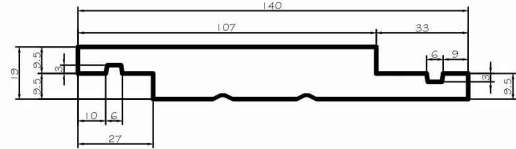

# Radiata Pine Vertical Shiplap Weatherboard Profiles

**P51: Radiata Pine 140 x 19mm**  
Bevelled Vertical Shiplap Weatherboard

**P55: Radiata Pine 140 x 19mm**  
Square Vertical Shiplap Weatherboard

**P53: Radiata Pine 140 x 19mm**  
Bevelled Centre Grooved Vertical Shiplap Weatherboard

**P58: Radiata Pine 140 x 19mm**  
Square Centre Grooved Vertical Shiplap Weatherboard

**P52: Radiata Pine 190 x 19mm**  
Bevelled Vertical Shiplap Weatherboard

**P56: Radiata Pine 190 x 19mm**  
Square Vertical Shiplap Weatherboard

**P54: Radiata Pine 190 x 19mm**  
Bevelled Centre Grooved Vertical Shiplap Weatherboard

**P59: Radiata Pine 190 x 19mm**  
Square Centre Grooved Vertical Shiplap Weatherboard

**P57: Radiata Pine 190 x 19mm**  
Bevelled Double Grooved Vertical Shiplap Weatherboard