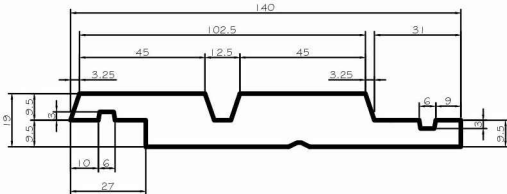

# Radiata Pine Vertical Shiplap Weatherboard Profiles

**P51: Radiata Pine 140 x 19mm**  
Bevelled Vertical Shiplap Weatherboard

**P55: Radiata Pine 140 x 19mm**  
Square Vertical Shiplap Weatherboard

**P53: Radiata Pine 140 x 19mm**  
Bevelled Centre Grooved Vertical Shiplap Weatherboard

**P58: Radiata Pine 140 x 19mm**  
Square Centre Grooved Vertical Shiplap Weatherboard

**P52: Radiata Pine 190 x 19mm**  
Bevelled Vertical Shiplap Weatherboard

**P56: Radiata Pine 190 x 19mm**  
Square Vertical Shiplap Weatherboard

**P54: Radiata Pine 190 x 19mm**  
Bevelled Centre Grooved Vertical Shiplap Weatherboard

**P59: Radiata Pine 190 x 19mm**  
Square Centre Grooved Vertical Shiplap Weatherboard

**P57: Radiata Pine 190 x 19mm**  
Bevelled Double Grooved Vertical Shiplap Weatherboard

**P60: Radiata Pine 190 x 19mm**  
Square Double Grooved Vertical Shiplap Weatherboard

*Note: Refer to the Vertical Shiplap Cavity System Installation Manual for full details*

**TIMSPEC**  
Timber Specialists  
Email: [sales@certclad.co.nz](mailto:sales@certclad.co.nz)  
Website: [www.certclad.co.nz](http://www.certclad.co.nz)