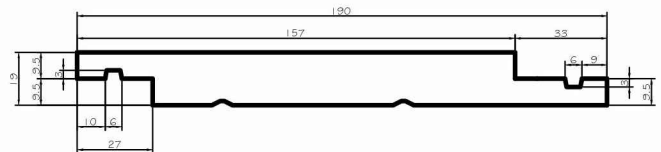

# Radiata Pine Vertical Shiplap Weatherboard Profiles

**P51: Radiata Pine 140 x 19mm**  
Bevelled Vertical Shiplap Weatherboard

**P55: Radiata Pine 140 x 19mm**  
Square Vertical Shiplap Weatherboard

**P53: Radiata Pine 140 x 19mm**  
Bevelled Centre Grooved Vertical Shiplap Weatherboard

**P58: Radiata Pine 140 x 19mm**  
Square Centre Grooved Vertical Shiplap Weatherboard

**P52: Radiata Pine 190 x 19mm**  
Bevelled Vertical Shiplap Weatherboard

**P56: Radiata Pine 190 x 19mm**  
Square Vertical Shiplap Weatherboard

**P54: Radiata Pine 190 x 19mm**  
Bevelled Centre Grooved Vertical Shiplap Weatherboard

**P59: Radiata Pine 190 x 19mm**  
Square Centre Grooved Vertical Shiplap Weatherboard

**P57: Radiata Pine 190 x 19mm**  
Bevelled Double Grooved Vertical Shiplap Weatherboard